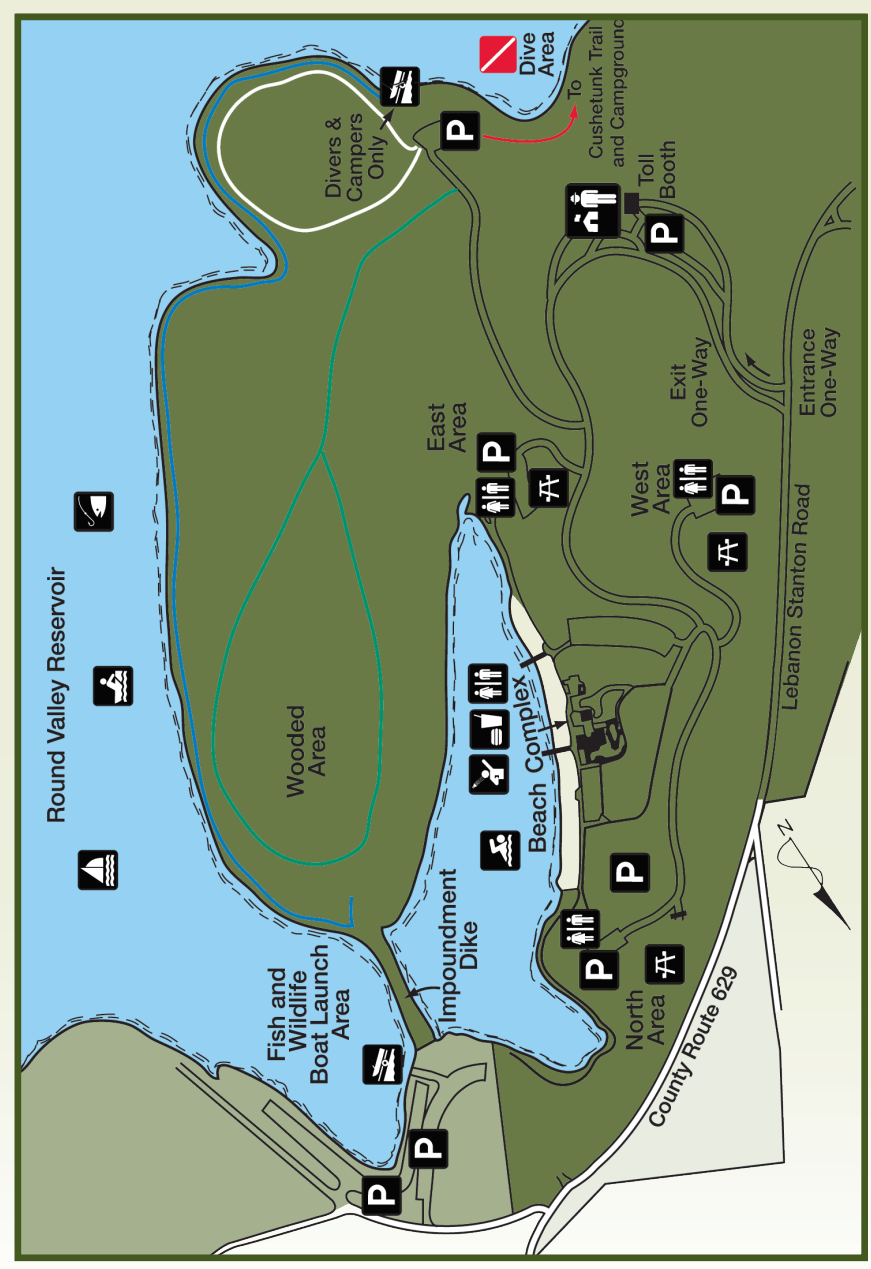

ROUND VALLEY RECREATION AREA

LEGEND

Park Office	Boating	Boat Launch	Restrooms
Parking	Swimming	Fishing	Water Depths
Picnic	Shower	Viewing Area	Restricted Area
Food	Wind Warning Lights	Div. of Fish and Wildlife	Hunterdon County Park System
Sailing	Wilderness Camping	Dive Area	

TRAIL LEGEND

Cushtunk Trail
Campground Trail
Pine Tree Trail
Hike & Bike Trail
Water Trail