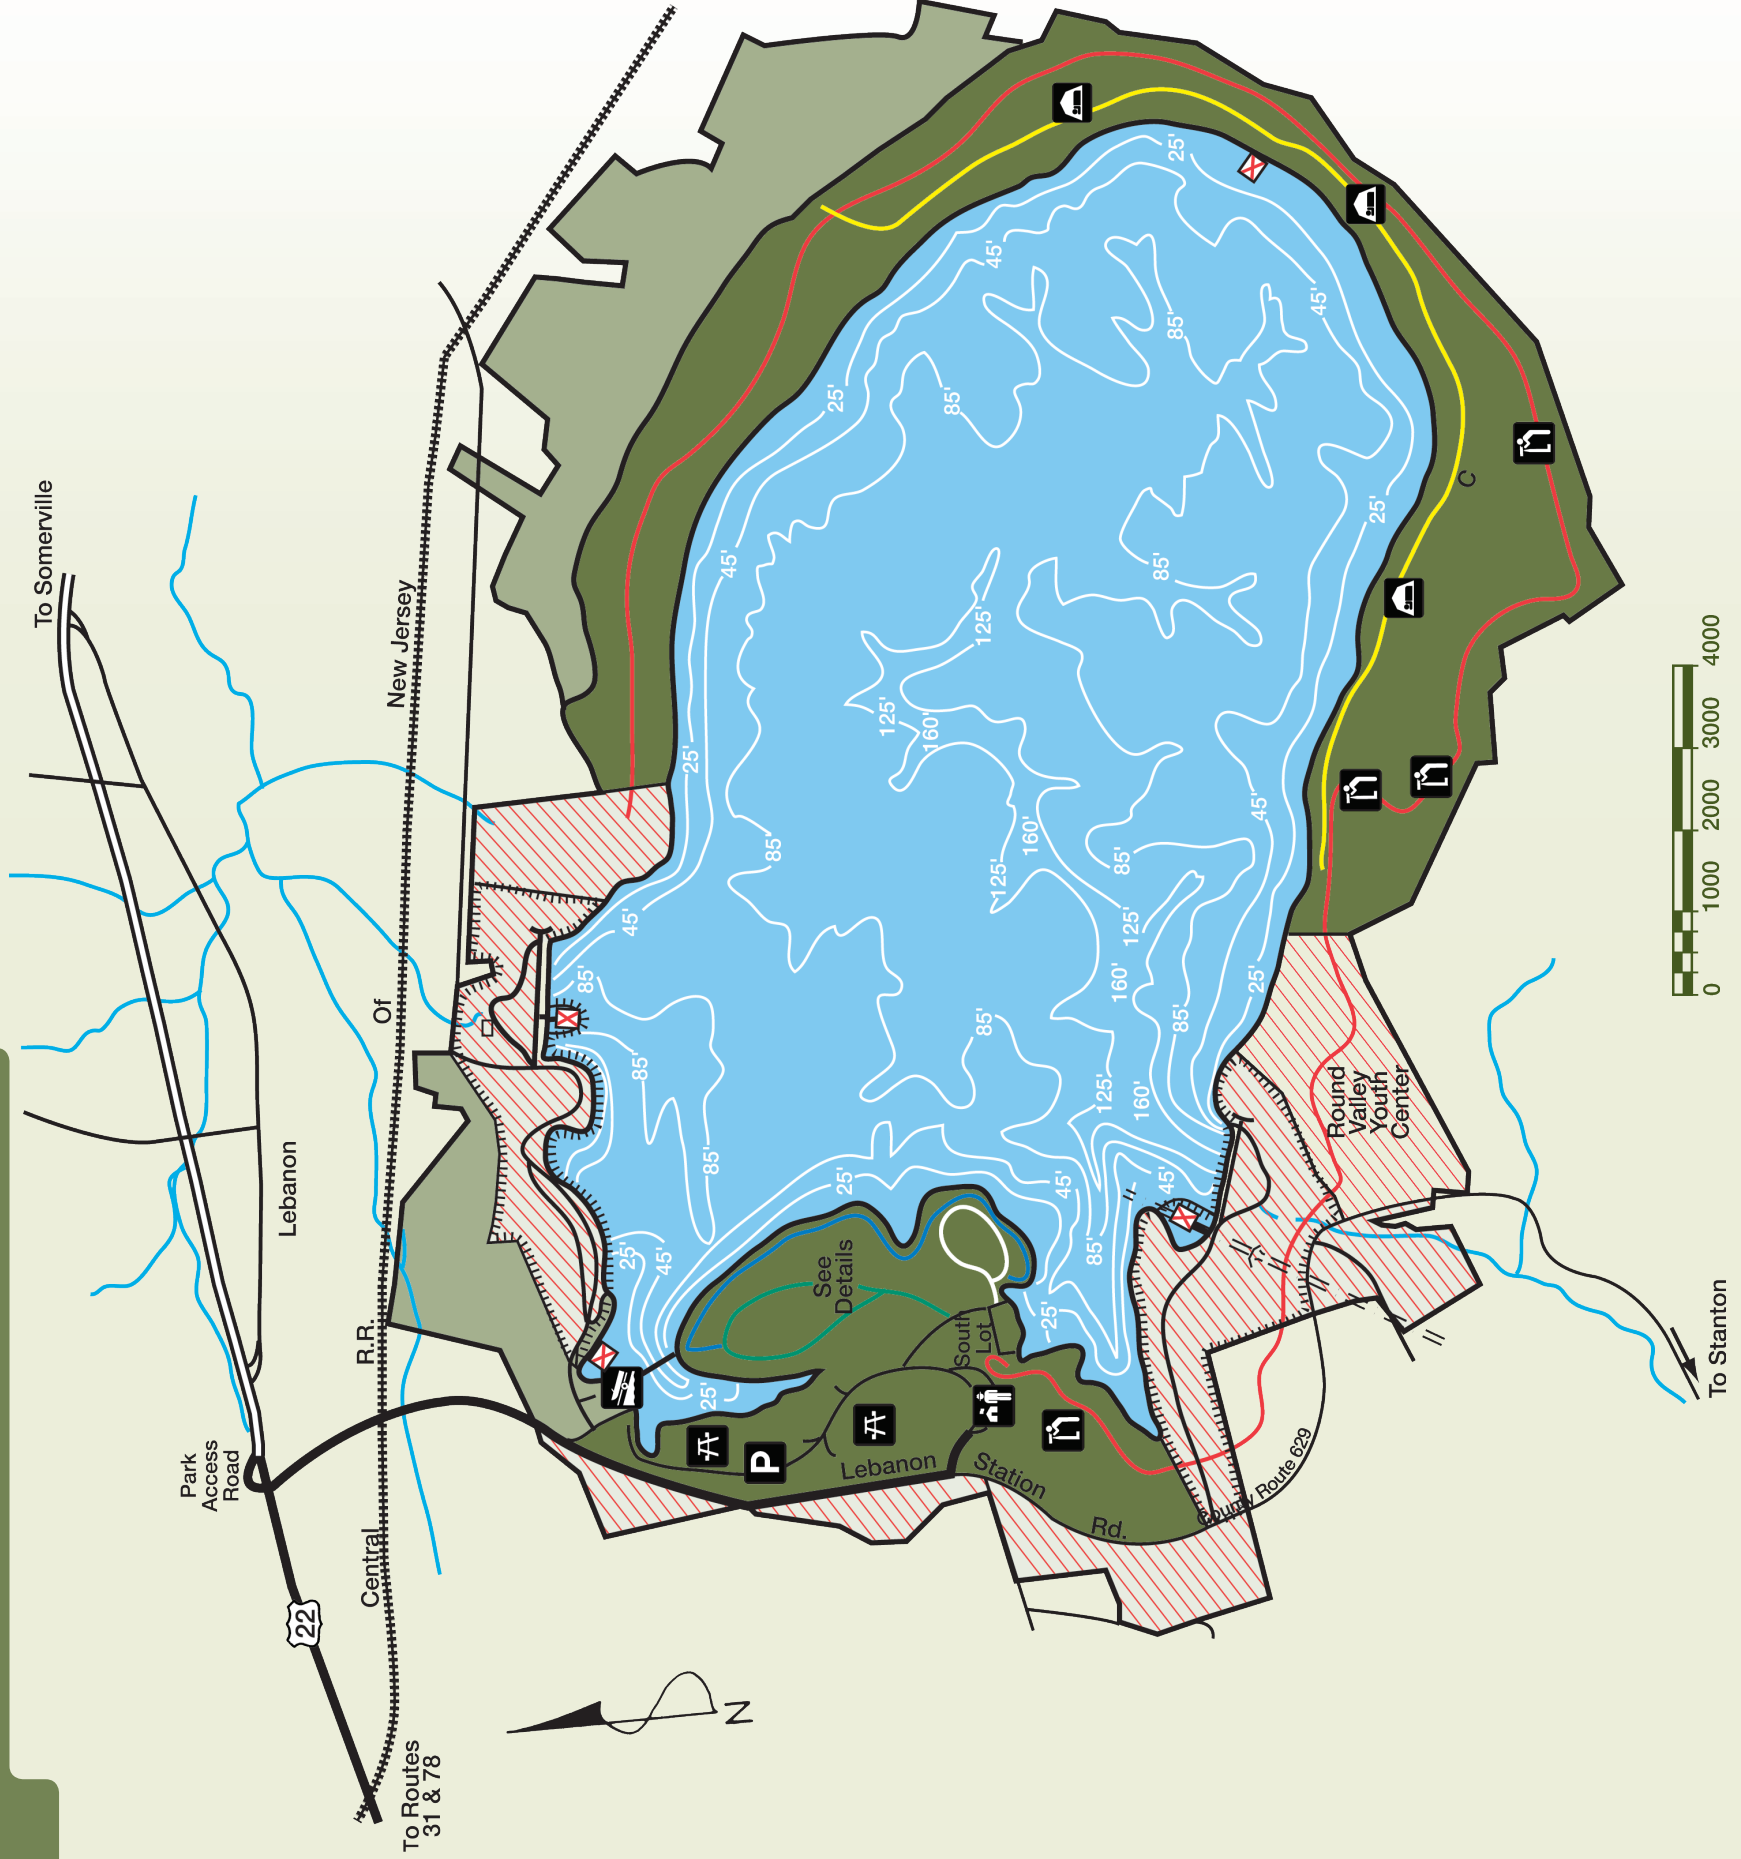

ROUND VALLEY RECREATION AREA

LEGEND

Park Office	Boating	Boat Launch	Restrooms
Parking	Swimming	Fishing	Water Depths
Picnic	Shower	Viewing Area	Restricted Area
Food	Wind Warning Lights	Div. of Fish and Wildlife	Hunterdon County Park System
Sailing	Wilderness Camping	Dive Area	

TRAIL LEGEND

Cushtunk Trail
Campground Trail
Pine Tree Trail
Hike & Bike Trail
Water Trail